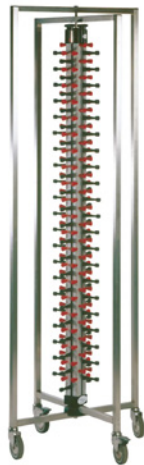

Brushed Stainless Steel 1.5lt Vacuum Tea Pot
Stock Code: C2100

96 Plate Jackstack
Stock Code: C2735B