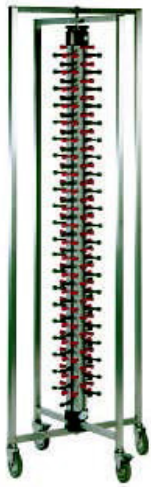

84 Plate Platemate
Stock Code: C2713